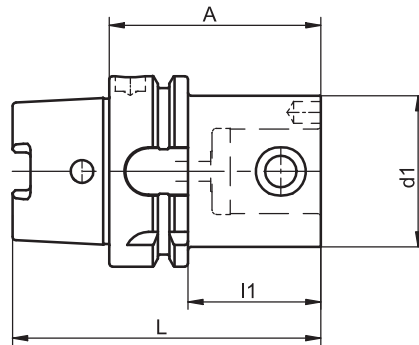

Tooling System ABS® Licence KOMET

Basic Holders

| HSK-A | d1 | A | Ref.no. | l1 | L | kg |
|-------|-----|-----|--------------|----|-----|-----|
| 50 | 25 | 50 | 494.0101.321 | 24 | 75 | 0.5 |
| | 50 | 70 | 494.0104.364 | 44 | 102 | 1.2 |
| 50 | 32 | 50 | 494.0102.321 | 24 | 75 | 0.4 |
| 50 | 40 | 60 | 494.0103.321 | 34 | 85 | 0.6 |
| 50 | 50 | 70 | 494.0104.321 | 44 | 95 | 0.9 |
| 63 | 25 | 50 | 494.0101.322 | 24 | 82 | 0.9 |
| 63 | 32 | 50 | 494.0102.322 | 24 | 82 | 0.9 |
| 63 | 40 | 60 | 494.0103.322 | 34 | 92 | 1.0 |
| 63 | 50 | 70 | 494.0104.322 | 44 | 102 | 1.2 |
| 63 | 63 | 80 | 494.0105.322 | 54 | 112 | 1.5 |
| 63 | 80 | 100 | 494.0106.322 | 74 | 132 | 1.5 |
| 80 | 25 | 60 | 494.0101.323 | 34 | 100 | 1.1 |
| 80 | 32 | 60 | 494.0102.323 | 34 | 100 | 1.1 |
| 80 | 40 | 70 | 494.0103.323 | 44 | 110 | 1.3 |
| 80 | 50 | 70 | 494.0104.323 | 44 | 110 | 1.5 |
| 80 | 63 | 80 | 494.0105.323 | 54 | 120 | 1.7 |
| 80 | 80 | 80 | 494.0106.323 | 54 | 120 | 1.7 |
| 100 | 25 | 60 | 494.0101.324 | 31 | 110 | 2.0 |
| 100 | 32 | 60 | 494.0102.324 | 31 | 110 | 2.0 |
| 100 | 40 | 80 | 494.0103.324 | 51 | 130 | 2.3 |
| 100 | 50 | 80 | 494.0104.324 | 51 | 130 | 2.5 |
| 100 | 63 | 80 | 494.0105.324 | 51 | 130 | 2.8 |
| 100 | 80 | 90 | 494.0106.324 | 61 | 140 | 3.8 |
| 100 | 100 | 100 | 494.0107.324 | 71 | 150 | 4.0 |

For coolant tubes see accessories page 4.8

Standard Specification

ABS coupling element included.

Note

Other designs and sizes are available on request.

TAC Rockford - Tel. 815 962-4500 - info@TACRockford.com - www.TACRockford.com